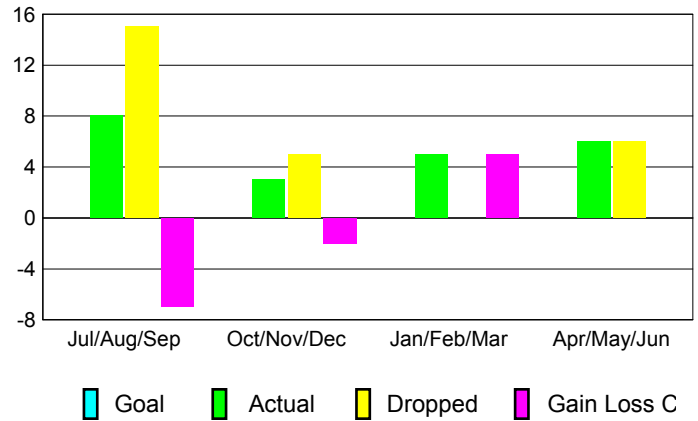

Location: **WASHINGTON**

GMT CA: **2**

CLUBS

Month	New Club Goal	Actual New Clubs	Actual Dropped Clubs	Gain/Loss of Clubs
2012-2013				
Jul/Aug/Sep		0	0	0
Oct/Nov/Dec		0	0	0
Jan/Feb/Mar		0	0	0
Apr/May/June		0	0	0
Totals		0	0	0

Club Results 2012-2013

Goal, New, Dropped, Gain/Loss

YTD Status Quo Clubs 2012-2013

Status Quo Clubs Compared to Status Quo Members

Club Gain/Loss 2012-2013

MEMBERSHIP

Month	Net Memb Goal	Actual New Memb	Actual Dropped Memb	Gain/Loss of Memb
2012-2013				
Jul/Aug/Sep		8	15	-7
Oct/Nov/Dec		3	5	-2
Jan/Feb/Mar		5	0	5
Apr/May/June		6	6	0
Totals		22	26	-4

Membership Results 2012-2013

Goal, New, Dropped, Gain/Loss

Gender Comparison 2012-2013

Membership Gain/Loss 2012-2013