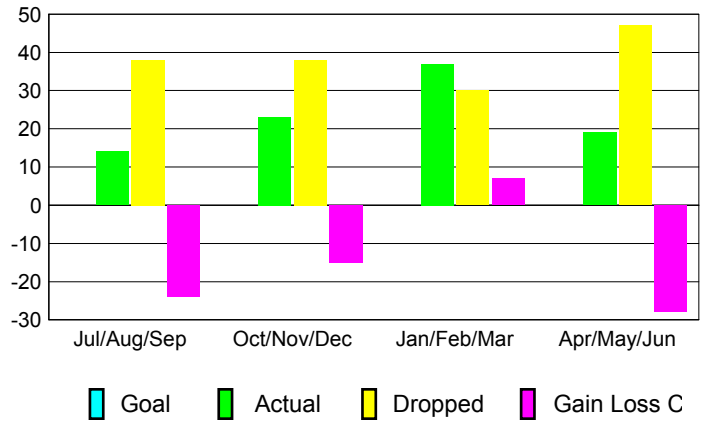

Membership Results 2012-2013

Goal, New, Dropped, Gain/Loss