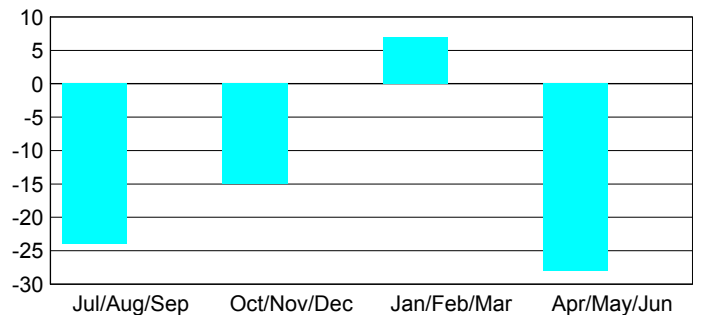

Club Results 2012-2013

Goal, New, Dropped, Gain/Loss

YTD Status Quo Clubs 2012-2013

Status Quo Clubs Compared to Status Quo Members

Club Gain/Loss 2012-2013

MEMBERSHIP

Month	Net Memb Goal	Actual New Memb	Actual Dropped Memb	Gain/Loss of Memb
2012-2013				
Jul/Aug/Sep		14	38	-24
Oct/Nov/Dec		23	38	-15
Jan/Feb/Mar		37	30	7
Apr/May/June		19	47	-28
Totals		93	153	-60

Membership Results 2012-2013

Goal, New, Dropped, Gain/Loss

Gender Comparison 2012-2013

Membership Gain/Loss 2012-2013

2012-2013 GMT Reports for District (or Undistricted) **District 19 I WASHINGTON**

GMT: **Andre Nimchuk**

Location: **WASHINGTON**

GMT CA: **2**

CLUBS

Month	New Club Goal	Actual New Clubs	Actual Dropped Clubs	Gain/Loss of Clubs
2012-2013				
Jul/Aug/Sep		0	0	0
Oct/Nov/Dec		0	0	0
Jan/Feb/Mar		0	0	0
Apr/May/June		0	0	0
Totals		0	0	0